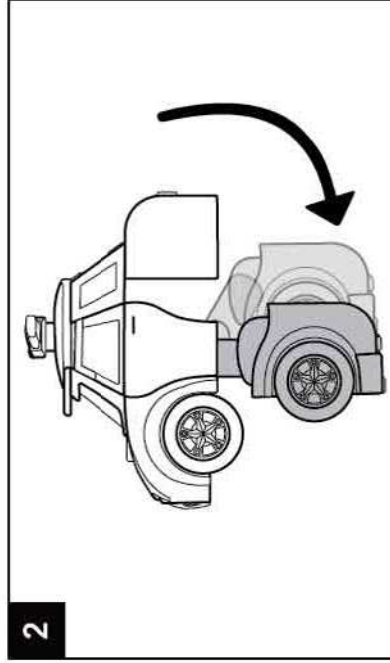

POLI

For Ages 3+

WARNING:

CHOKING HAZARD - Small parts.
Not for Children under 3 years.

Safety precautions

- Parents: Please read the operating instructions carefully with your children prior to the first use.
- Keep hands, hair and loose clothing away from the moving parts, e.g. tires and the wheel hubs.
- Keep this instruction manual for future reference.
- Users should keep strict accordance with the instruction manual while operation the product.

Warning: Conversion or modifications to this product not expressly approved by the party responsible for compliance could void the user's authority to operate the product.

Changing to Robot

FINISHED!

The arms might have chance to be detached from the robot body.