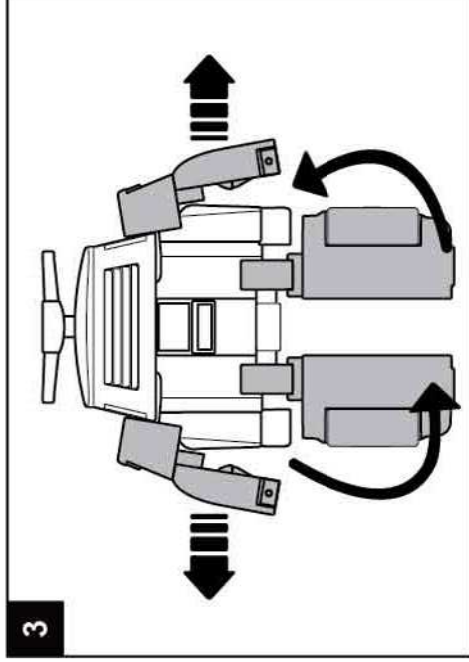

POLI

For Ages 3+

WARNING:

CHOKING HAZARD - Small parts.
Not for Children under 3 years.

Safety precautions

- Parents: Please read the operating instructions carefully with your children prior to the first use.
- Keep hands, hair and loose clothing away from the moving parts, e.g. tires and the wheel hubs.
- Keep this instruction manual for future reference.
- Users should keep strict accordance with the instruction manual while operation the product.

Warning: Conversion or modifications to this product not expressly approved by the party responsible for compliance could void the user's authority to operate the product.

Changing to Robot

FINISHED!

The arms might have chance to be detached from the robot body.