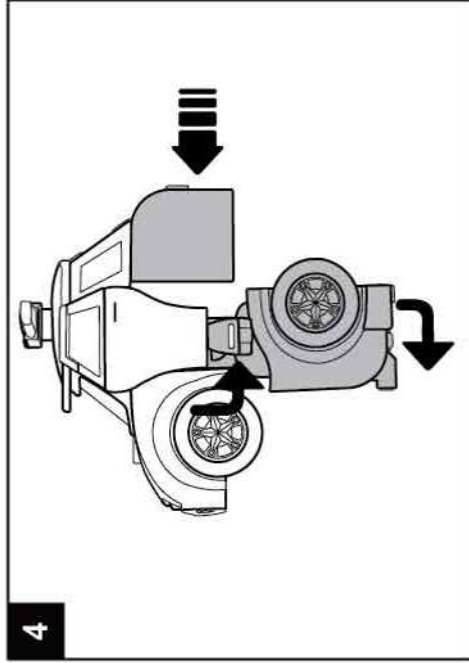

POLI

For Ages 3+

WARNING:

CHOKING HAZARD - Small parts.
Not for Children under 3 years.

Safety precautions

- Parents: Please read the operating instructions carefully with your children prior to the first use.
- Keep hands, hair and loose clothing away from the moving parts, e.g. tires and the wheel hubs.
- Keep this instruction manual for future reference.
- Users should keep strict accordance with the instruction manual while operation the product.

Warning: Conversion or modifications to this product not expressly approved by the party responsible for compliance could void the user's authority to operate the product.

Changing to Robot

FINISHED!

The arms might have chance to be detached from the robot body.