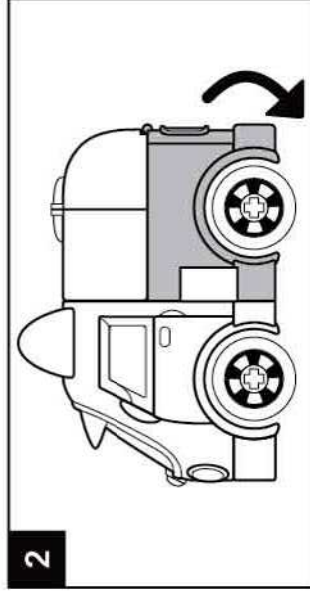

For Ages 3+

WARNING:
CHOKING HAZARD - Small parts.
Not for Children under 3 years.

ROBOCAR POLI AMBER

Safety precautions

- Parents: Please read the operating instructions carefully with your children prior to the first use.
- Keep hands, hair and loose clothing away from the moving parts, e.g. tires and the wheel hubs.
- Keep this instruction manual for future reference.
- Users should keep strict accordance with the instruction manual while operation the product.

Warning: Conversion or modifications to this product not expressly approved by the party responsible for compliance could void the user's authority to operate the product.

Changing to Robot

FINISHED!

The arms might have chance to be detached from the robot body.

Use a stick to pull the joint out from the body.